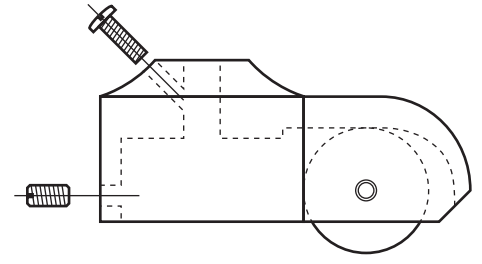

Model EHR253125

THE FLAGPOLE COMPANY[®]

The Flagpole Professionals!

Single Sheave Truck Detail
 Stationary truck
 Cast aluminum body
 Nylon sheave

| | | | | |
|---|----------------------------|--|--|---|
| Project: Location: Contractor: Customer: | Date: Job: Revision: | Exposed Height __ 25'-0" Overall Height __ 28'-0" Butt Diameter __ 3" Top Diameter __ 1-7/8" Wall Thickness __ .125" Ships in 1 section | Ground Set Tapered Aluminum Flagpole ALLOY 6063T6 80 grit polish FINISH: | The Flagpole Company 221 N. Main St. Brooklyn, MI 49230 800.805.9728 <i>The Flagpole Professionals!</i> |
|---|----------------------------|--|--|---|