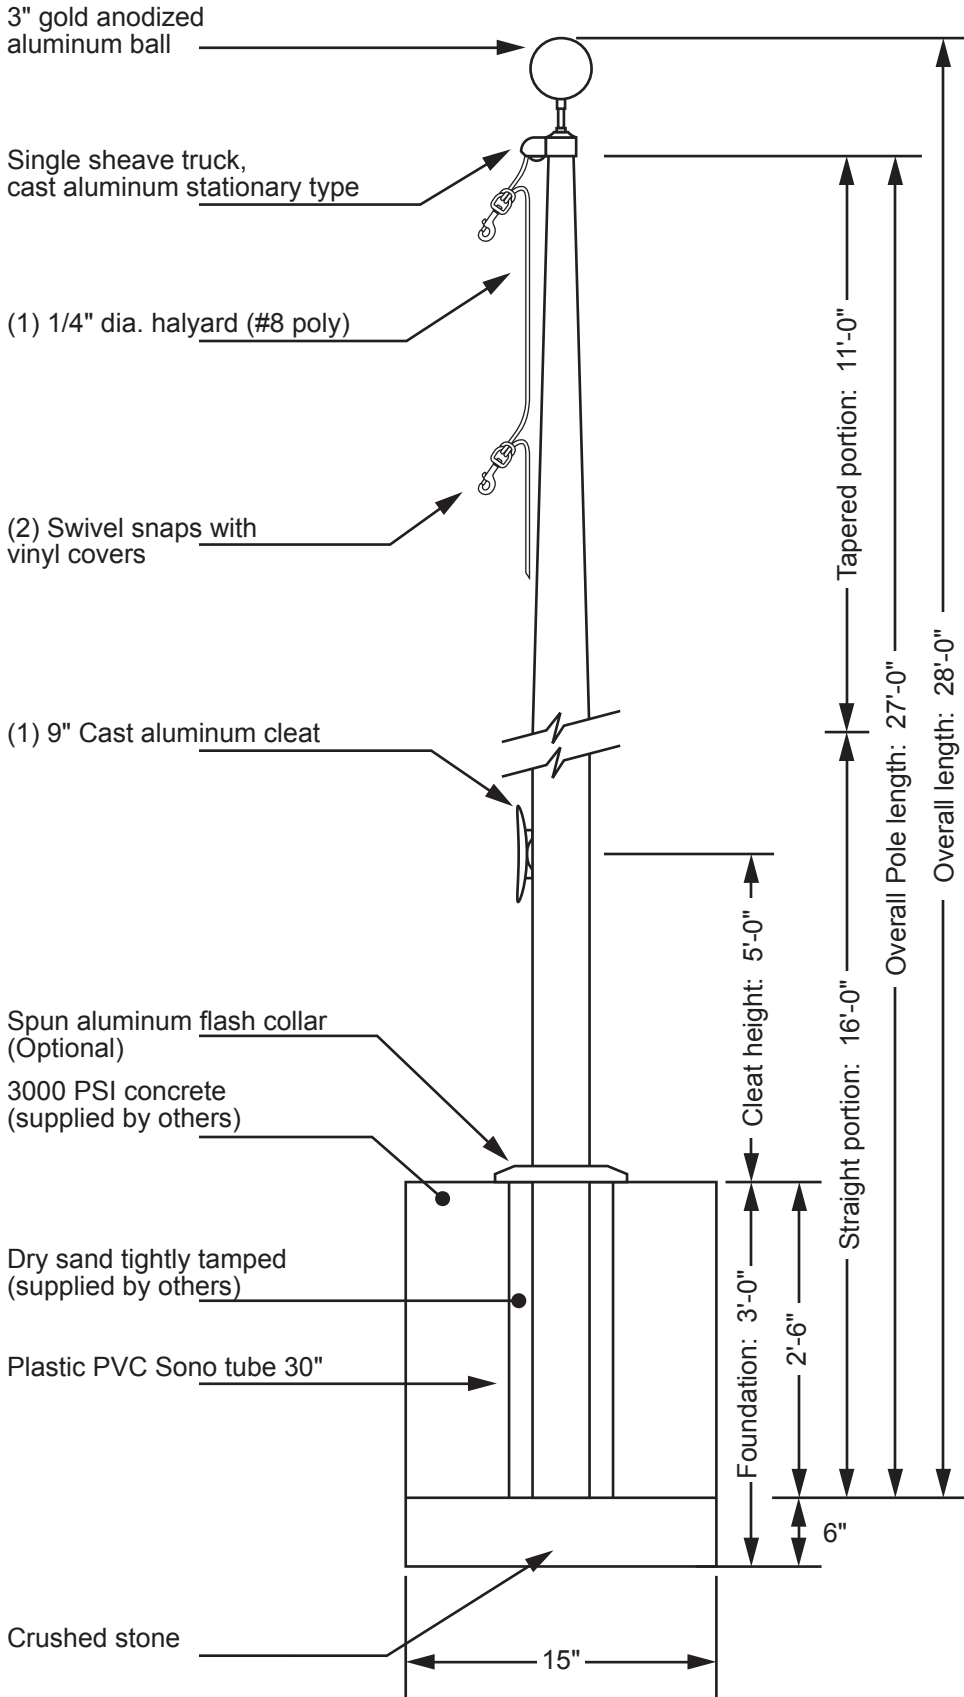

Model EHR253125

THE FLAGPOLE COMPANY[®]

The Flagpole Professionals!

Single Sheave Truck Detail
 Stationary truck
 Cast aluminum body
 Nylon sheave

| | | | | |
|---|----------------------------|--|--|---|
| Project: Location: Contractor: Customer: | Date: Job: Revision: | Exposed Height __ 25'-0" Overall Height __ 28'-0" Butt Diameter __ 3" Top Diameter __ 1-7/8" Wall Thickness __ .125" Ships in 1 section | Ground Set Tapered Aluminum Flagpole ALLOY 6063T6 80 grit polish FINISH: | The Flagpole Company 221 N. Main St. Brooklyn, MI 49230 800.805.9728 <i>The Flagpole Professionals!</i> |
|---|----------------------------|--|--|---|