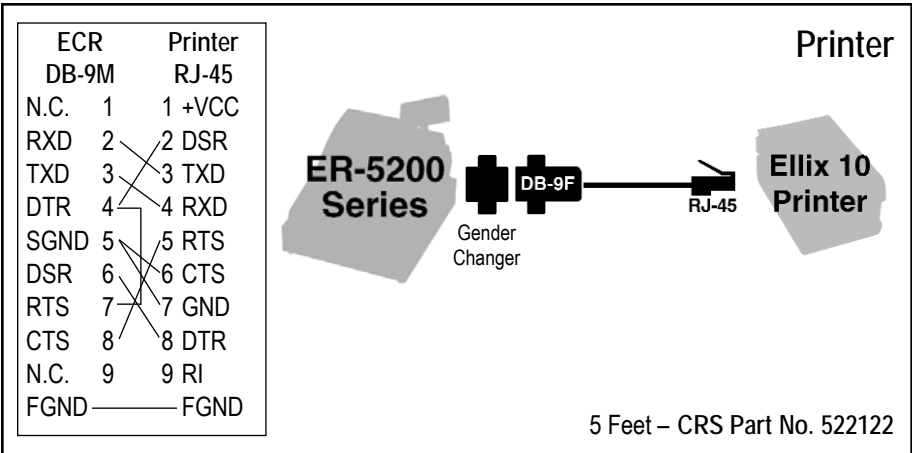

ER-5200 Series Cable Configurations