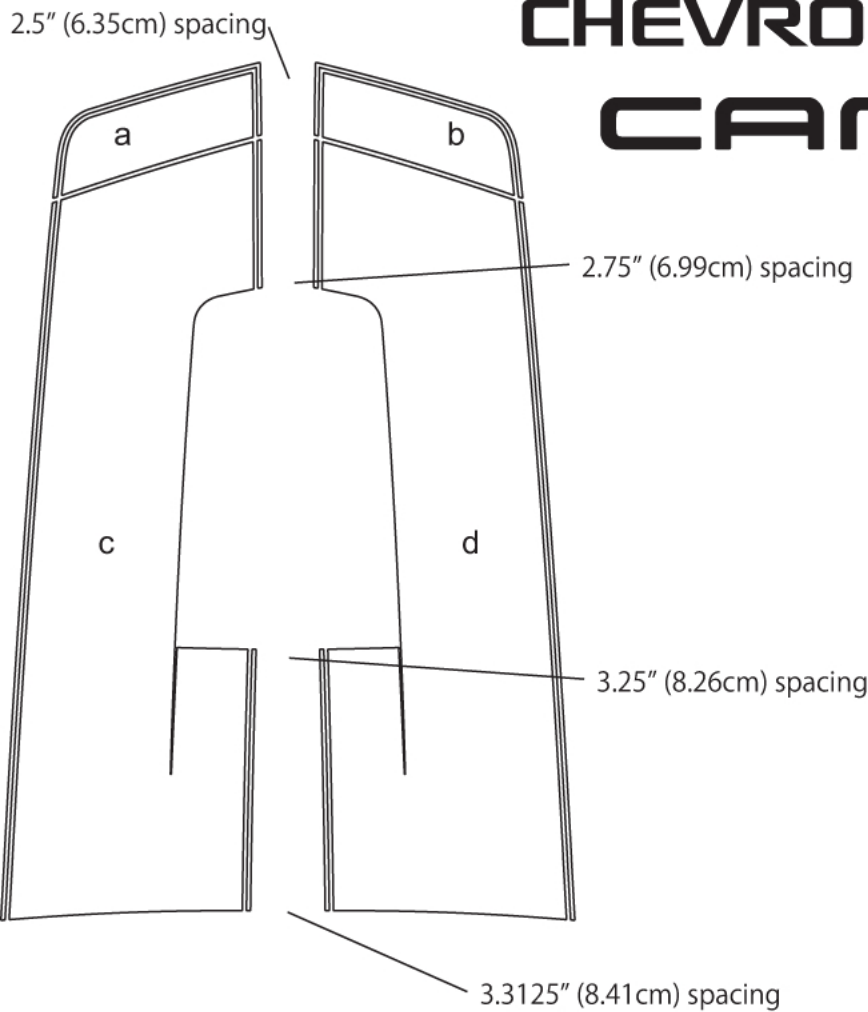

CHEVROLET CAMARO

Rally Stripe Graphic Kit 10 for
Chevrolet Camaro SS
Convertible - Parts List
ATD-CHVCMROGRPH118

Note: Spacing of Rally Stripes as shown shall be performed at time of installation. Kit does not come pre-spaced.

Part Number	Item	Cost
ATD-CHVCMROGRPH118a	Header Left	\$11.95
ATD-CHVCMROGRPH118b	Header Right	\$11.95
ATD-CHVCMROGRPH118c	Hood Left	\$94.95
ATD-CHVCMROGRPH118d	Hood Right	\$94.95
ATD-CHVCMROGRPH118e	Rear Lid Left	\$9.95
ATD-CHVCMROGRPH118f	Rear Lid Right	\$9.95
ATD-CHVCMROGRPH118g	Rear Lid Left	\$29.95
ATD-CHVCMROGRPH118h	Rear Lid Right	\$29.95
ATD-CHVCMROGRPH118i	Spoiler Left	\$11.95
ATD-CHVCMROGRPH118j	Spoiler Right	\$11.95