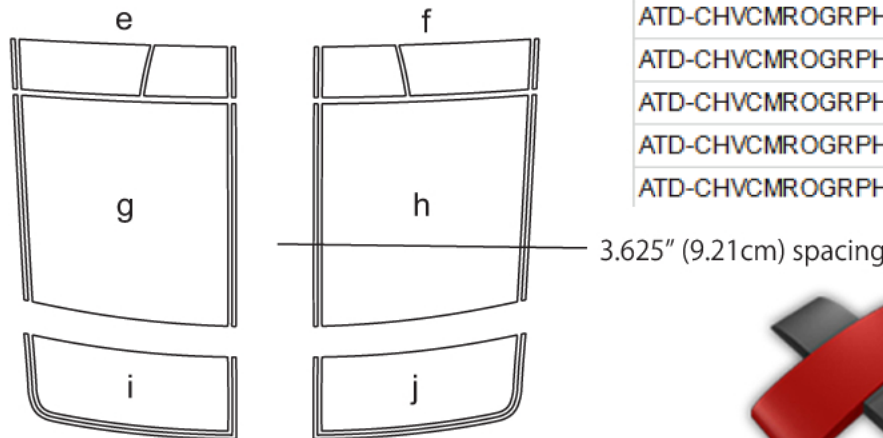

CHEVROLET CAMARO

Rally Stripe Graphic Kit 10 for
Chevrolet Camaro SS
Convertible - Parts List
ATD-CHVCMROGRPH118

Note: Spacing of Rally Stripes as shown shall be performed at time of installation. Kit does not come pre-spaced.

Part Number	Item	Cost
ATD-CHVCMROGRPH118a	Header Left	\$11.95
ATD-CHVCMROGRPH118b	Header Right	\$11.95
ATD-CHVCMROGRPH118c	Hood Left	\$94.95
ATD-CHVCMROGRPH118d	Hood Right	\$94.95
ATD-CHVCMROGRPH118e	Rear Lid Left	\$9.95
ATD-CHVCMROGRPH118f	Rear Lid Right	\$9.95
ATD-CHVCMROGRPH118g	Rear Lid Left	\$29.95
ATD-CHVCMROGRPH118h	Rear Lid Right	\$29.95
ATD-CHVCMROGRPH118i	Spoiler Left	\$11.95
ATD-CHVCMROGRPH118j	Spoiler Right	\$11.95